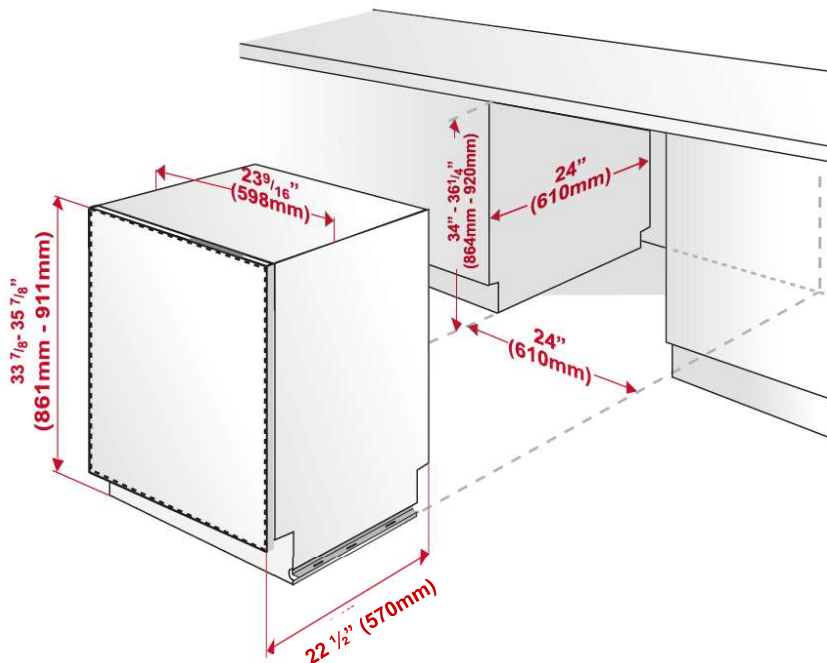

24 INCH FRONT CONTROL DISHWASHER

DUT28430X / DUT28430W

Height Adjustable Upper Rack

Raise the height of the upper basket to wash large plates below or lower it to accommodate tall glasses.

13" Plate Dimension

Generous interior space allows for plates as tall as 13".

Sliding Cutlery Basket

For added flexibility, the sliding cutlery basket can be placed in any position along the front row of the lower rack.

Lower Rack Full Folding Tines

Full folding tines at lower basket provides you the required flat space to load your large pots & pans. You wash all your large pots and pans and they are cleaned thoroughly.

Dimensions and Installation