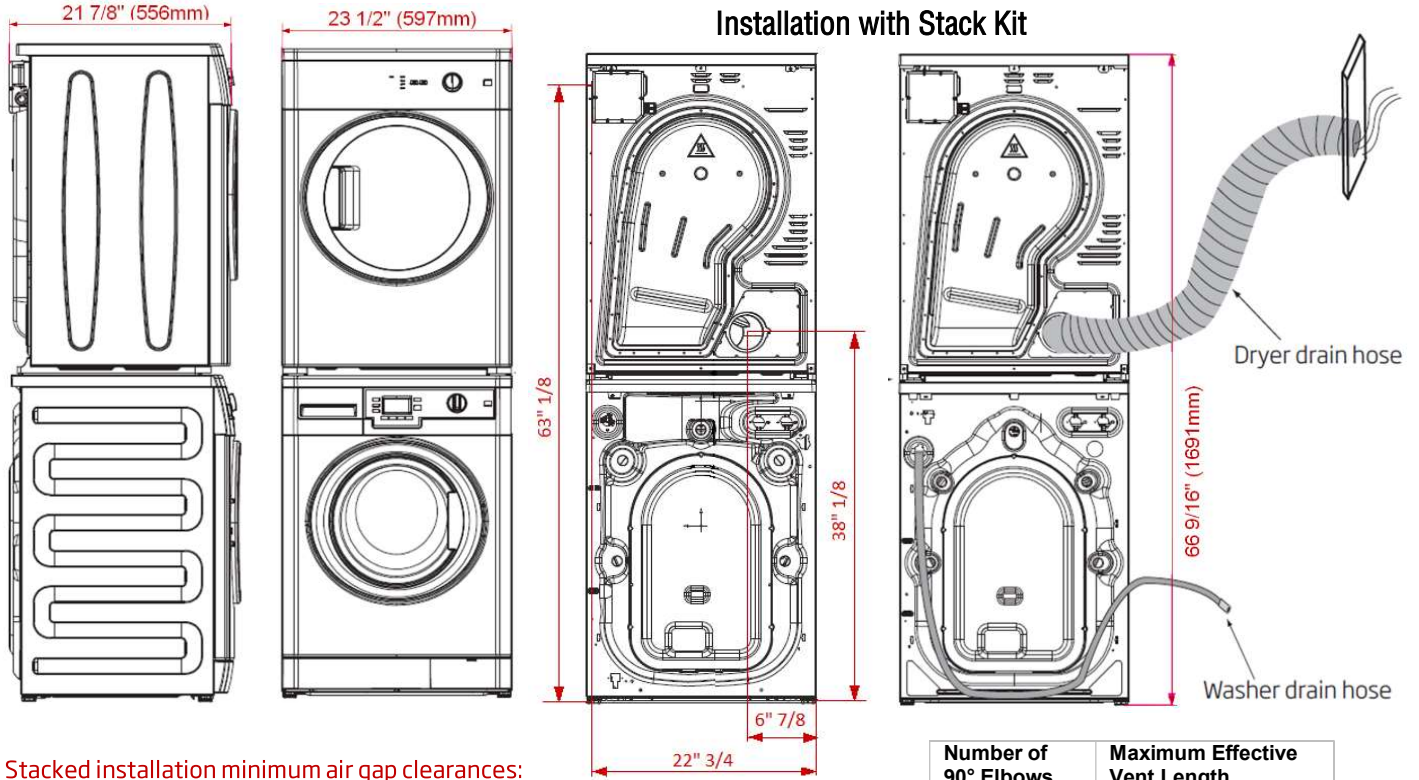

24 INCH VENTED ELECTRIC DRYER

VD24001W

Dimensions and Installation

Stacked installation minimum air gap clearances:
6 1/4" top, 1/2" sides, 1/2" back, front 1/2"

Number of 90° Elbows	Maximum Effective Vent Length
0	92ft (28.0m)
1	82ft (25.0m)
2	72ft (21.9m)