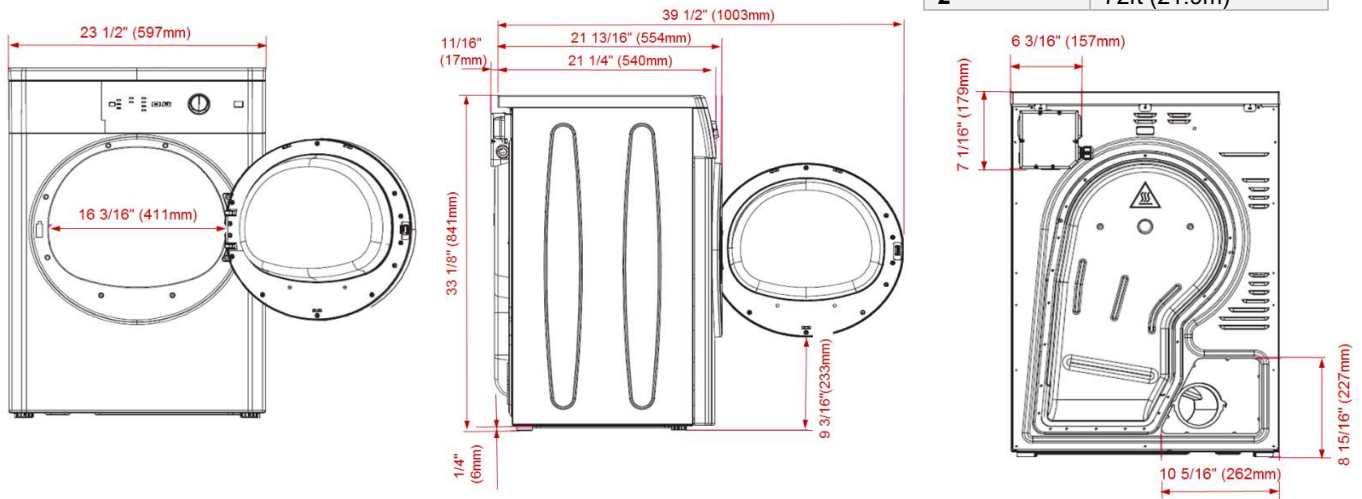

24 INCH VENTED ELECTRIC DRYER

VD24001W

Dimensions and Installation

Stacked installation minimum air gap clearances:
 6 1/4" top, 1/2" sides, 1/2" back, front 1/2"

Number of 90° Elbows	Maximum Effective Vent Length
0	92ft (28.0m)
1	82ft (25.0m)
2	72ft (21.9m)

NOTE TO THE INSTALLER: All height, width and depth dimensions are shown in inches (as well as metric). Beko US Inc. reserves the absolute and unrestricted right to change product materials and specifications, at any time, without notice. Please visit our website www.blombergappliances.us or call 888 352 2356 to verify the latest specifications with final dimensional data and other details prior to installation and making a cutout. Applicable product limited warranty information may be found in accompanying product materials or you may contact your account manager for further details. Proper installation is the responsibility of the installer. Product failure due to improper installation is not covered under the Limited Warranty.